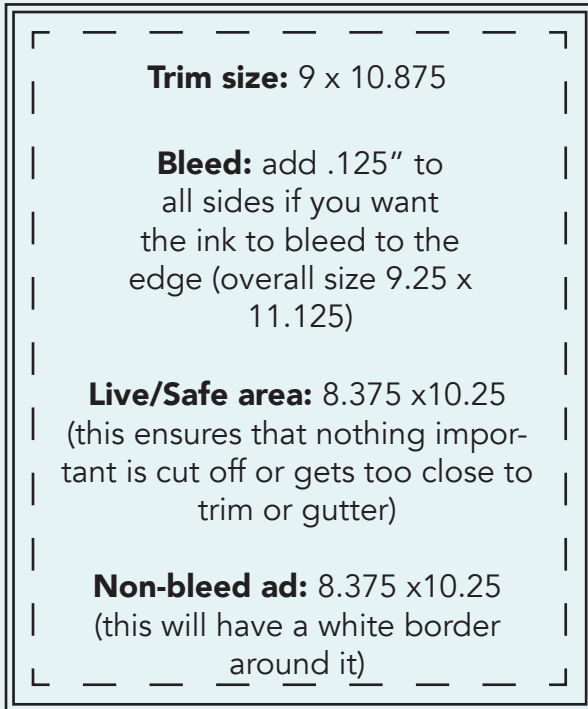

STYLE & DESIGN AD LAYOUT SPECIFICATIONS

FULL PAGE AD

2-PAGE SPREAD AD

2-Page Spread ad (Full Bleed):
18.25 X 11.125

Non-bleed 2-pg spread ad:
17.375 x 10.25 (this will have a white border around it)